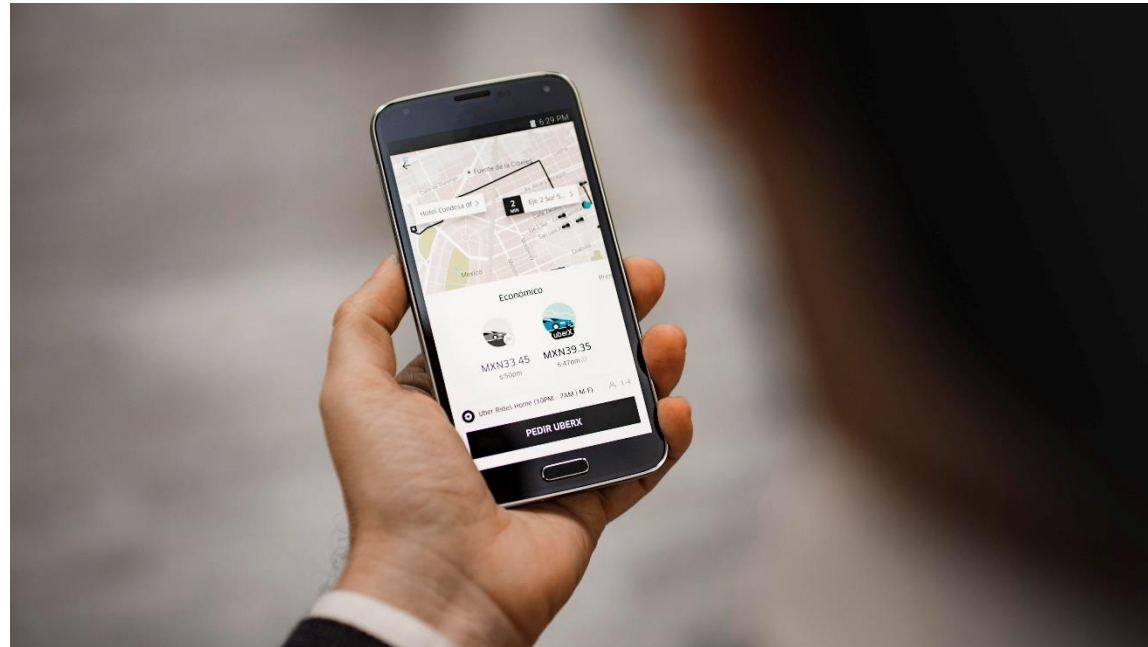

Transportation

- Intel to Airport is 5 minutes by car/4.2 miles
- Transportation Apps (Ride Sharing)
  - Uber
  - Taxi
  - Lyft

Intel Corporation ×

Norman Y Mineta San Jose I... ×

+ Add Stop   [Route Settings]

Choose Your Route

Route #1	Route #2
via US-101 S	
5min 4.2mi 🚗	
Est. fuel cost: $0.67 ⓘ	
Add your vehicle for more accurate fuel cost	
Current Traffic: Light	
View Route Directions >