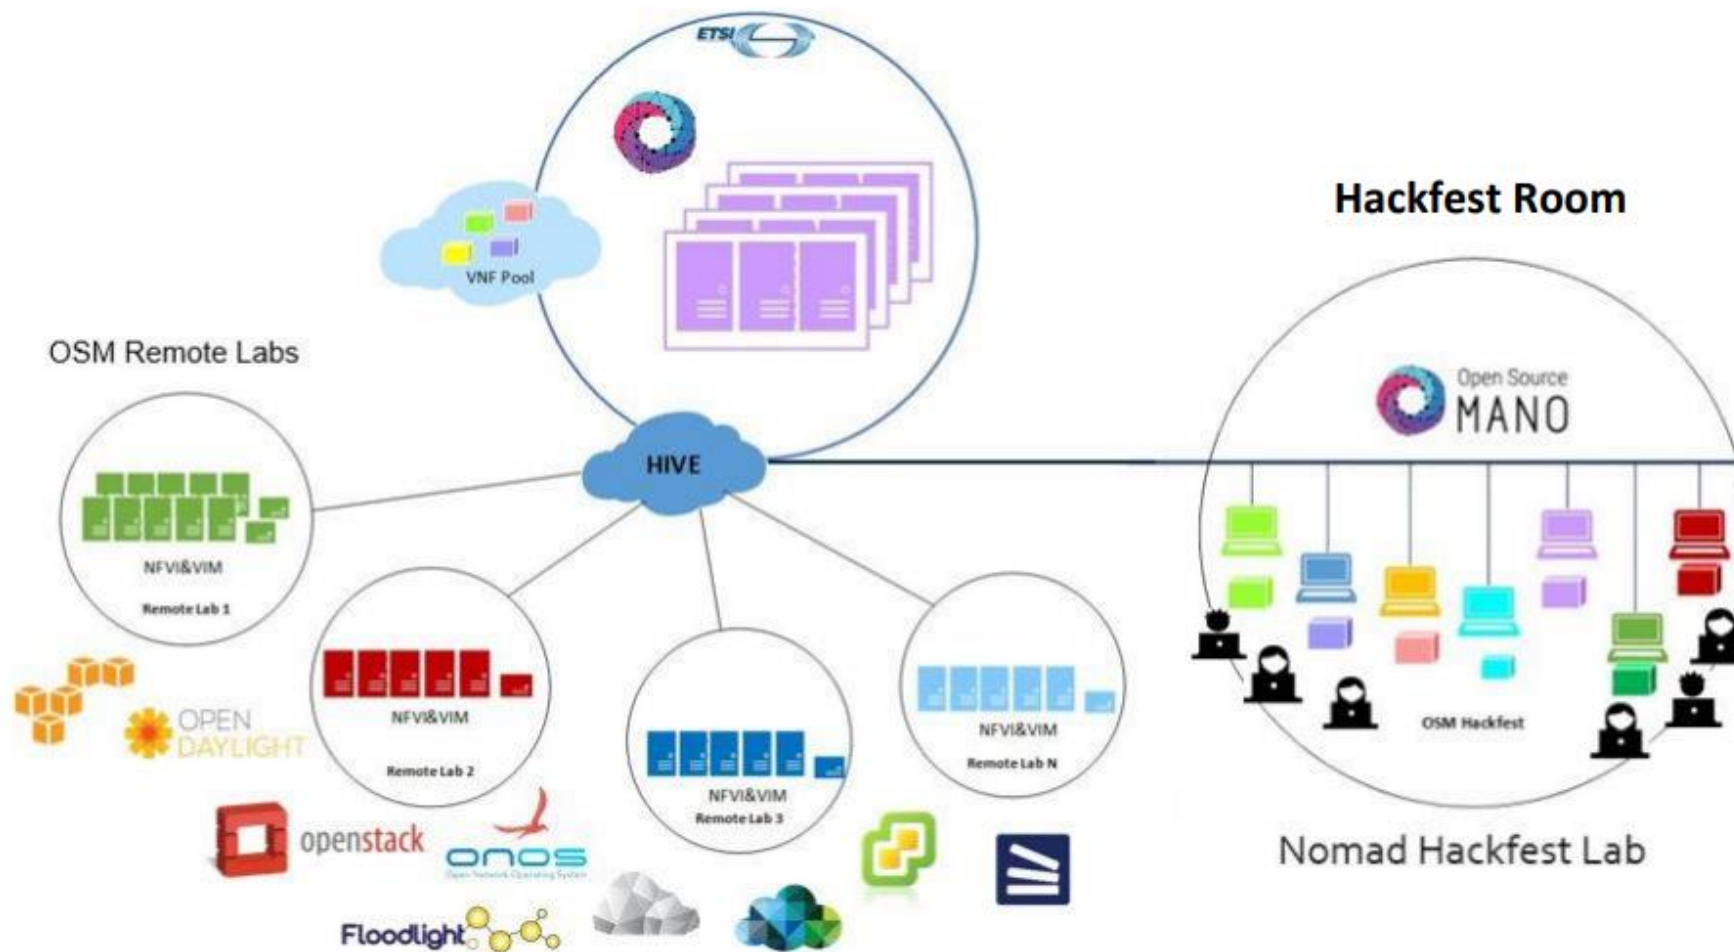

THURSDAY, MAY 16TH, 2019 6PM-8PM

SP2 Communal Bar and
Restaurant
72 N Almaden Ave, San
Jose, CA 95110

Contact to RSVP:
Nicolette Oki
nicolette.oki@intel.com

Join Us!!!

Connectivity for OSM Hackfest

- WiFi
 - SSID: OSM_Hackfest
 - Password: WIFI4hackfest!

Open Source
MANO Hackfest
Santa Clara, 13 - 17 May 2019

Hive & OSM Remote Labs

Security & instructions for access to event

- Security:
 - Each morning, meet in the lobby of the building:
 - Monday – Wednesday, meet in the SC-12 lobby: 3600 Juliette Ln, Santa Clara, CA 95054
 - Thursday & Friday, meet in the RNB lobby: 2200 Mission College Blvd, Santa Clara, CA 95054
 - Security and/or Mona and Nicolette will escort you back the meeting room.
- Guest Badges will be distributed to you at the time of check in and must be visible at all times, per security policy.